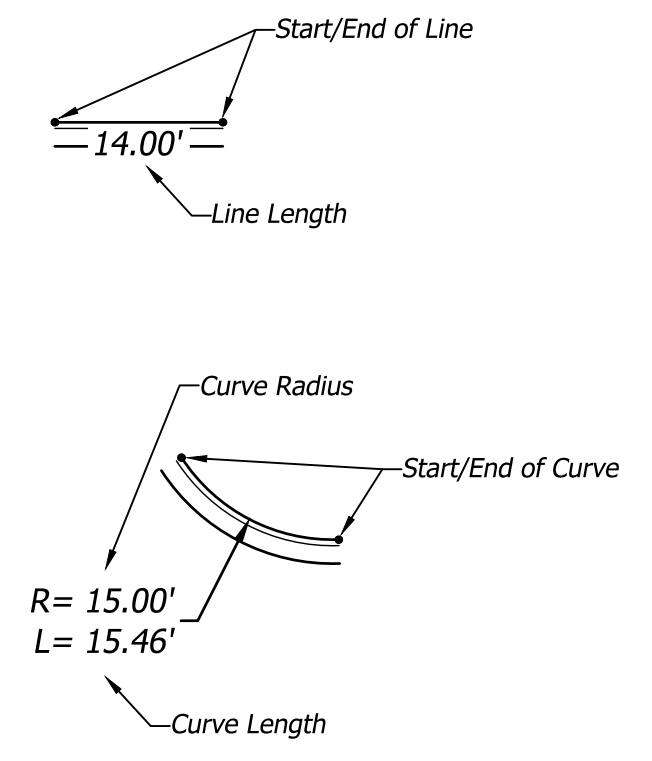

**DIMENSION NOTES**

1. ALL DIMENSIONS ARE TO/ALONG BACK OF CURB UNLESS OTHERWISE NOTED
2. ALL DIMENSIONS ARE TO BOTTOM OF WALL UNLESS OTHERWISE NOTED

**DIMENSION LEGEND**

18048.20003

CONTRACT DATE: XX.XX.XX  
 BUILDING TYPE: END\_MED40  
 PLAN VERSION: MARCH 2020  
 BRAND DESIGNER: X.XXXXX  
 SITE NUMBER: 314443  
 STORE NUMBER: XXXXX