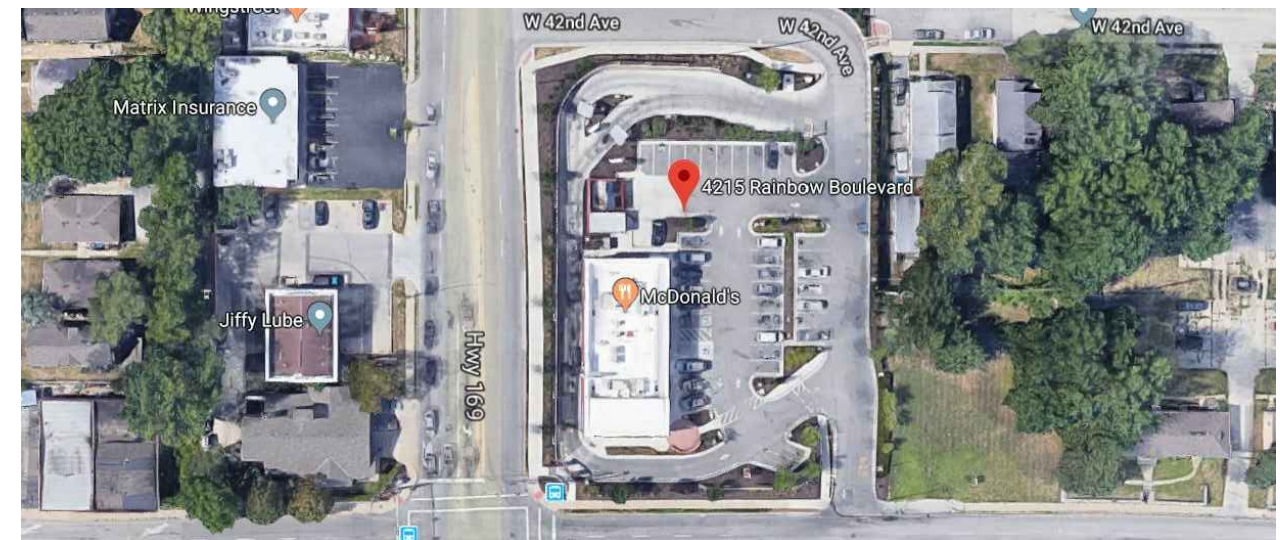

McDonalds Existing Conditions

360° Virtual Tour

STOREFRONT

VICINITY MAP

AERIAL PHOTO

Store Name: KC-RAINBOW
National Store No. 04056
Store ID: 015-0043
Address: 4215 RAINBOW BLVD
KANSAS CITY, KA 66103-3112

- 360° PHOTO LOCATION
- 360° DETAIL PHOTO LOCATION

[CLICK FOR A VIRTUAL TOUR](#)

VT FLOOR PLAN

McDonalds
Existing
Conditions
360° Virtual Tour

360
PHOTO
MARKER

STORE NAME: KC-RAINBOW
 NATIONAL STORE NO. 04056
 SITE ID: 015-0043
 ADDRESS: 4215 RAINBOW BLVD
 KANSAS CITY, KA 66103-3112