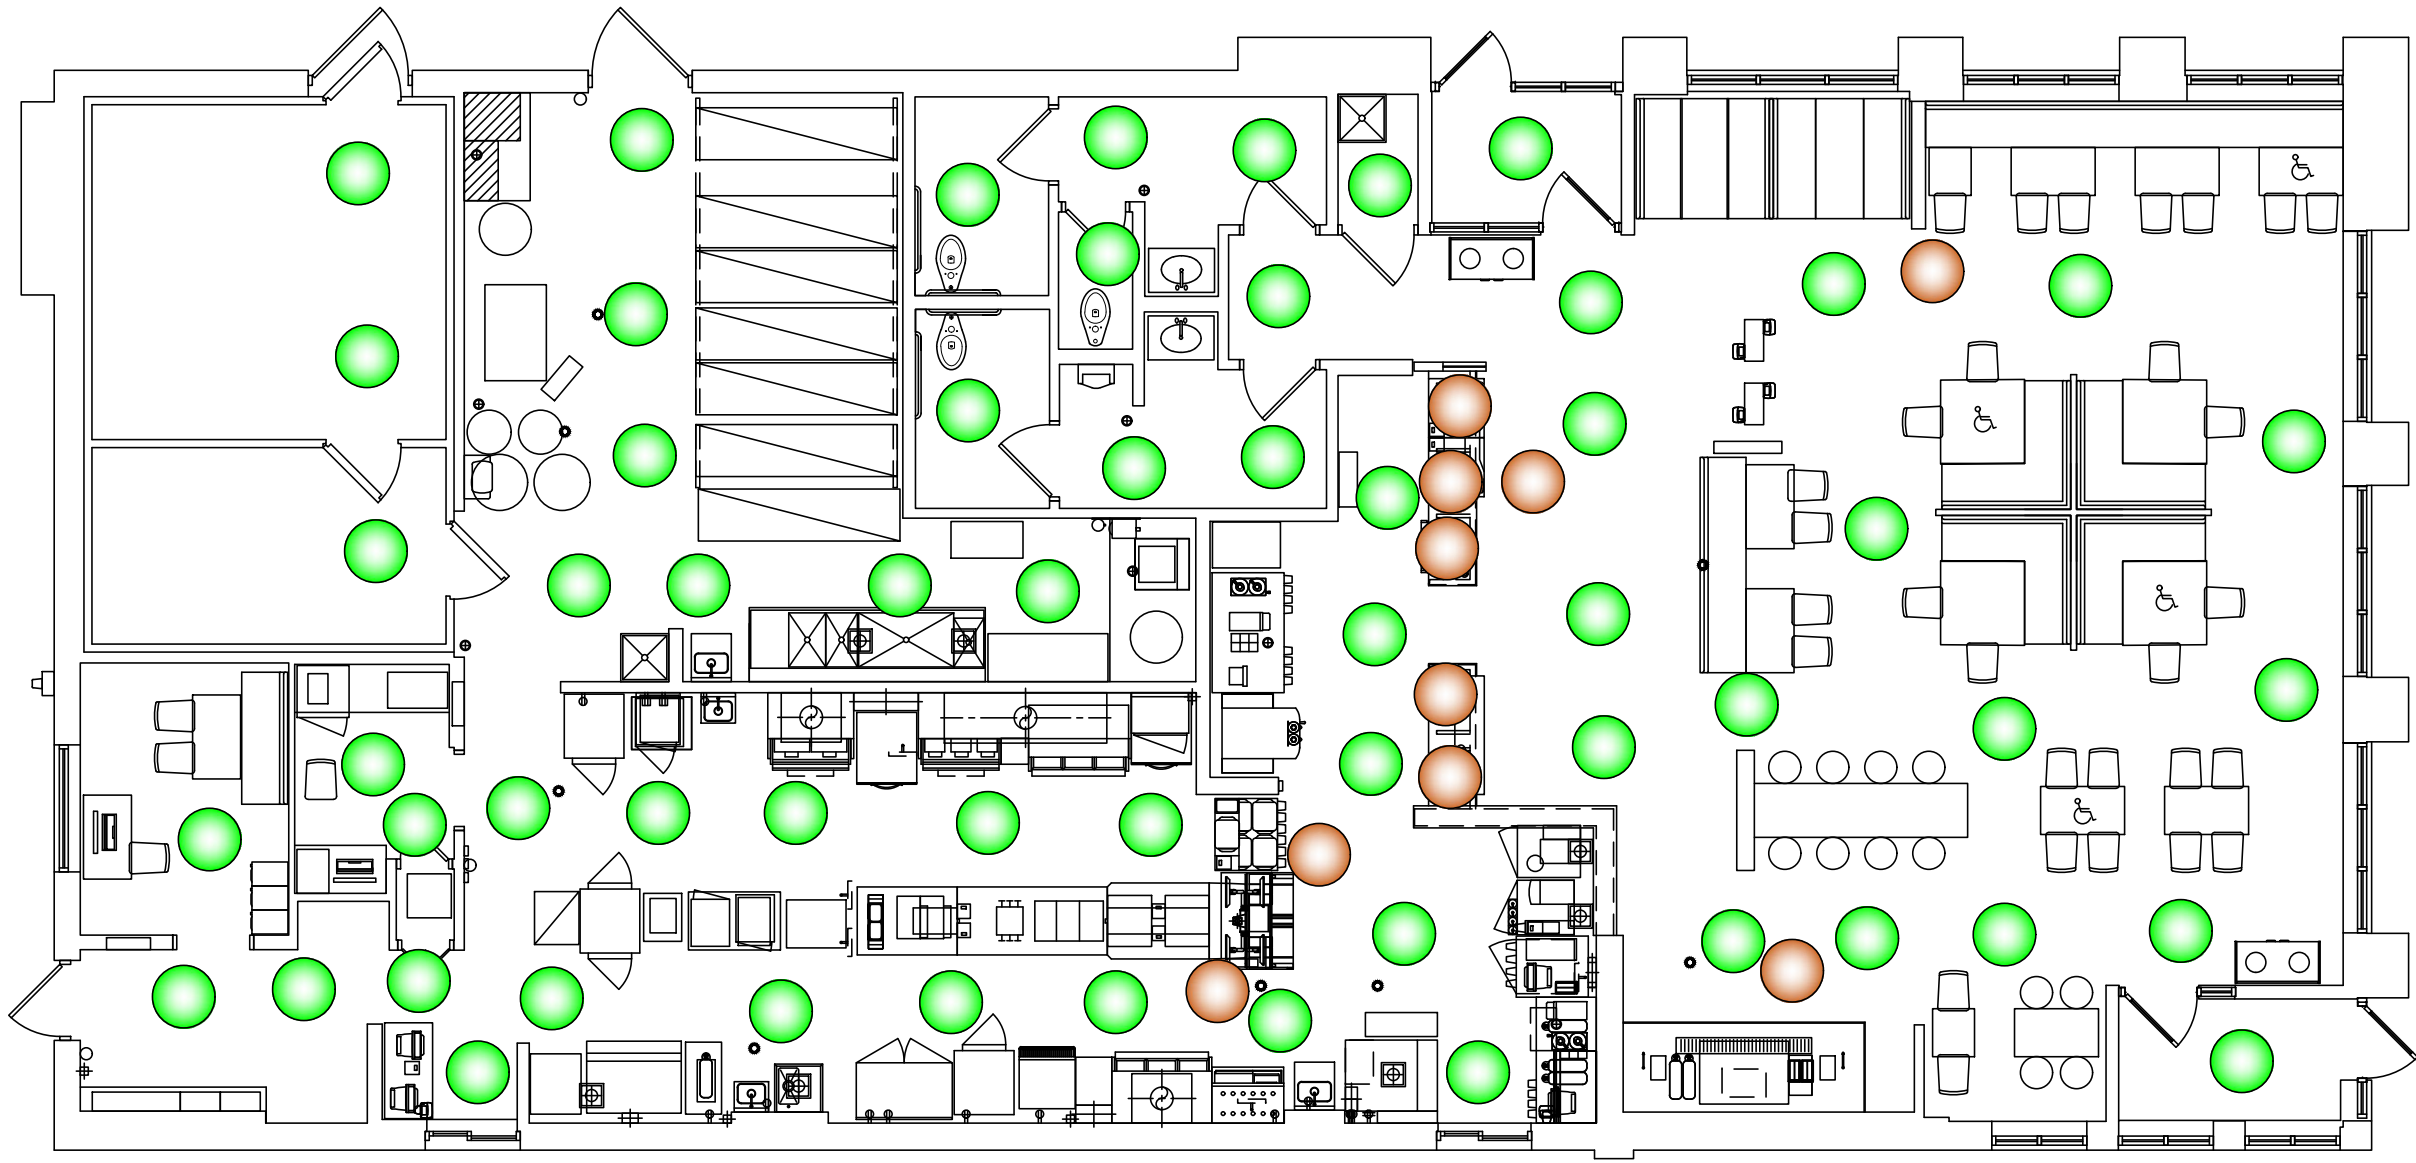

McDonalds Existing Conditions

360° Virtual Tour

STOREFRONT

VICINITY MAP

AERIAL PHOTO

Store Name: KC-RAINBOW
National Store No. 04056
Store ID: 015-0043
Address: 4215 RAINBOW BLVD
KANSAS CITY, KA 66103-3112

- 360° PHOTO LOCATION
- 360° DETAIL PHOTO LOCATION

[CLICK FOR A VIRTUAL TOUR](#)

VT FLOOR PLAN

McDonalds
Existing
Conditions
360° Virtual Tour

360
PHOTO
MARKER

STORE NAME: KC-RAINBOW
 NATIONAL STORE NO. 04056
 SITE ID: 015-0043
 ADDRESS: 4215 RAINBOW BLVD
 KANSAS CITY, KA 66103-3112