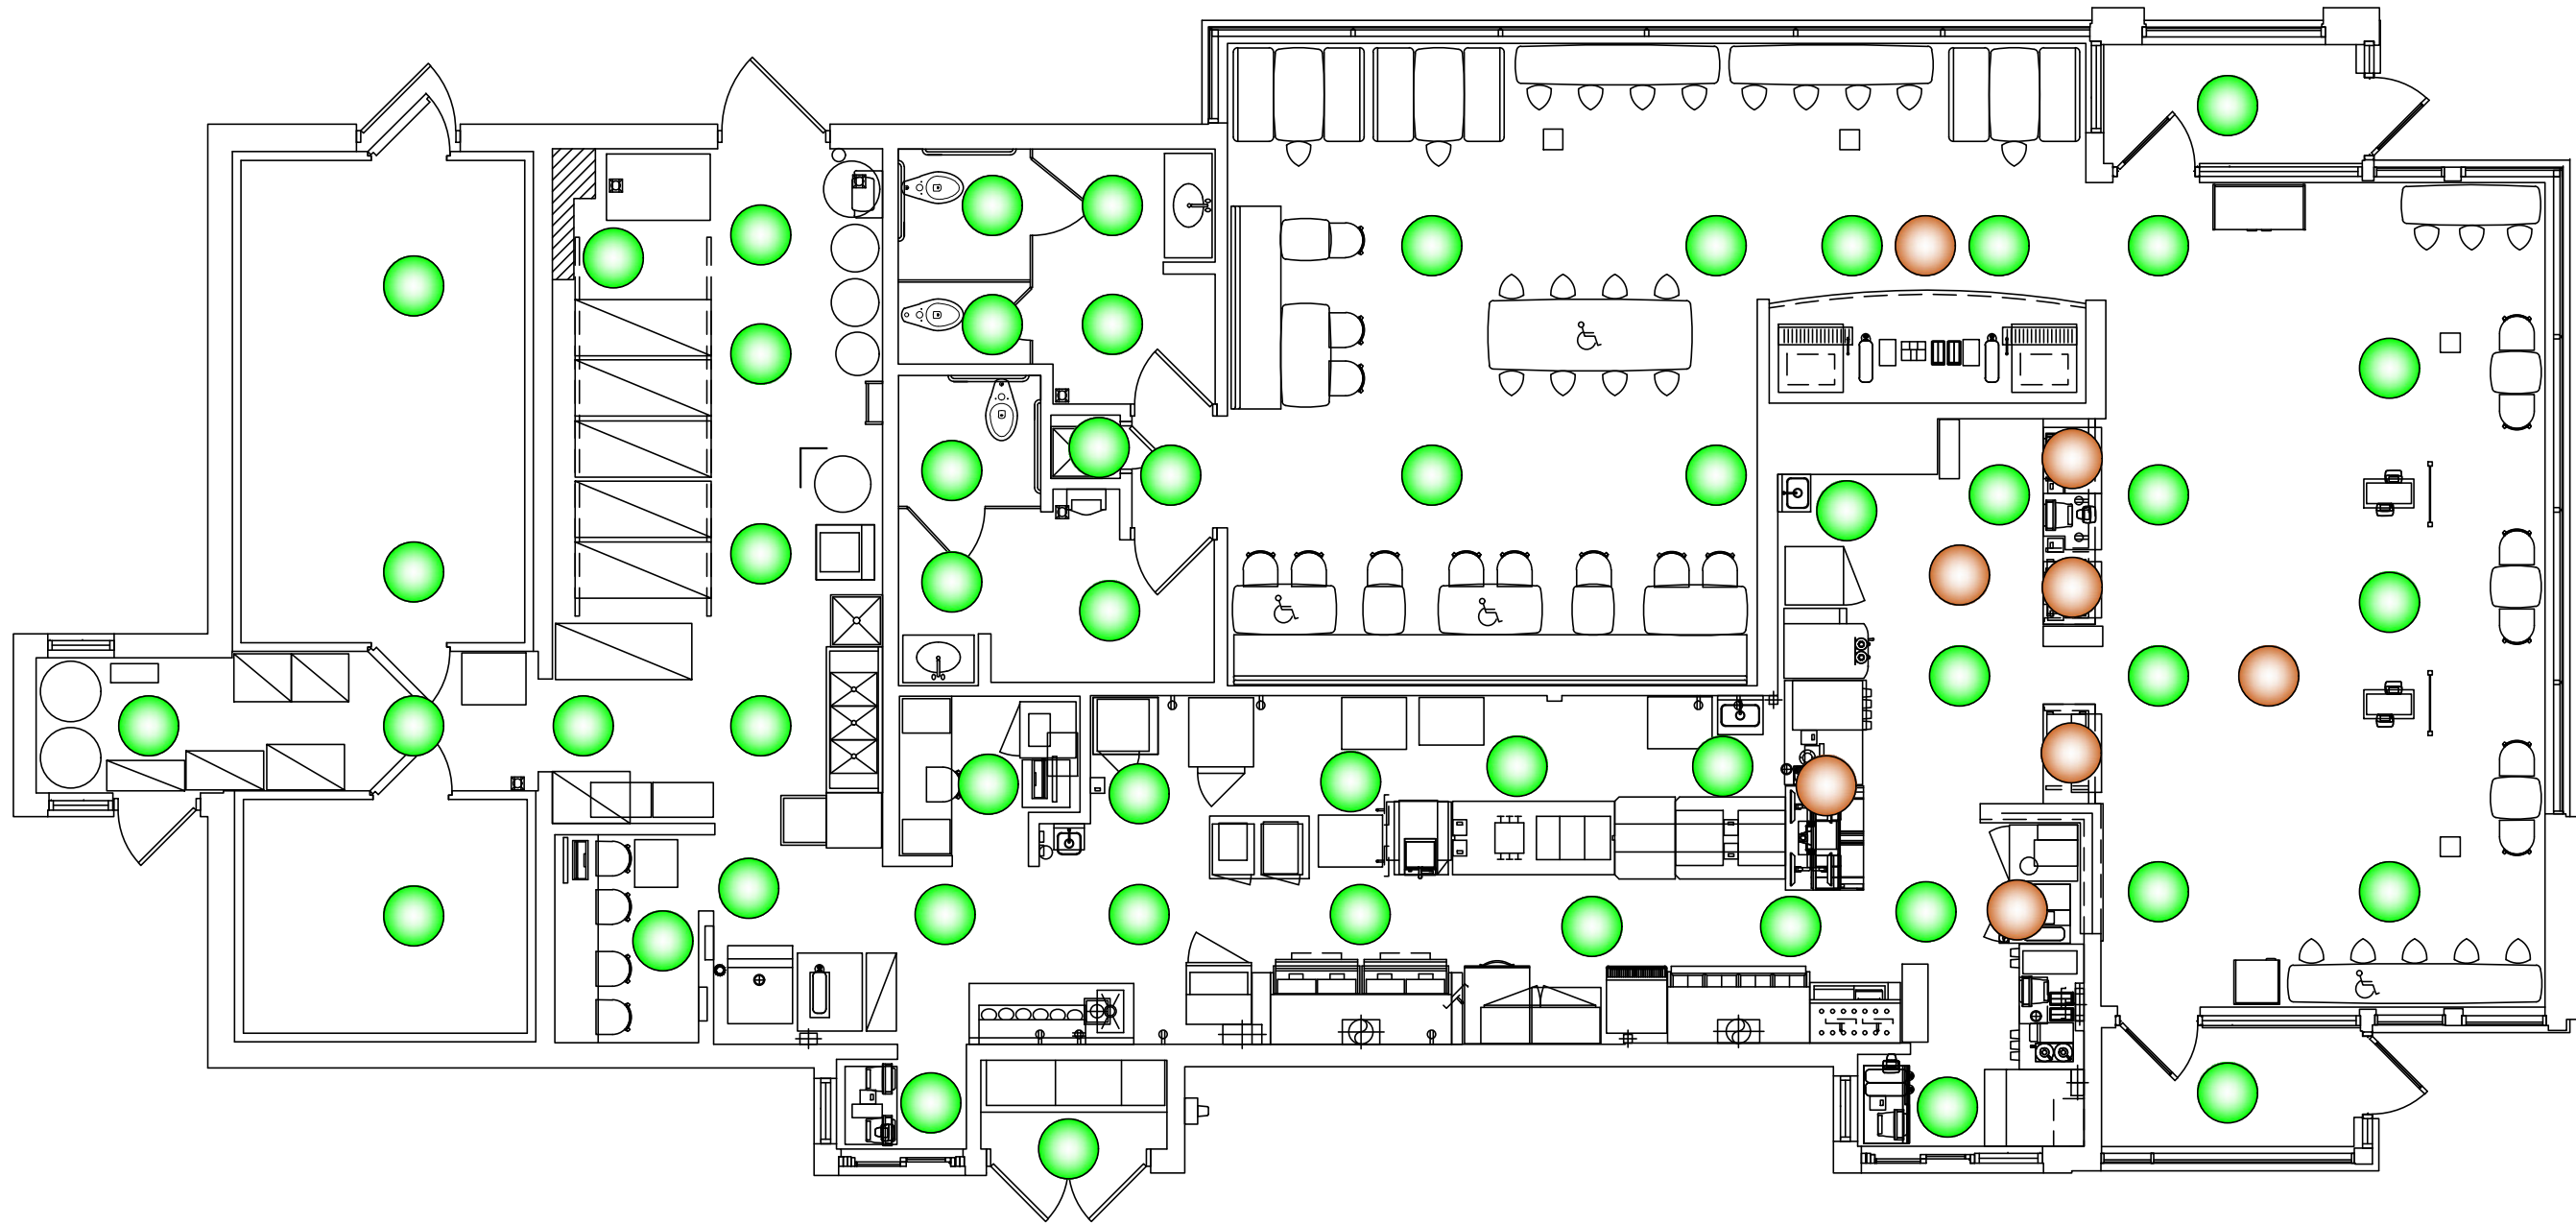

  
**sevan**  
**SURVEY**  
[CLICK FOR A VIRTUAL TOUR](#)

-  360° PHOTO LOCATION
-  360° DETAIL PHOTO LOCATION

VT FLOOR PLAN

McDonalds  
Existing  
Conditions  
360° Virtual Tour

360  
PHOTO  
MARKERS

STORE NAME: 9405 W. 75TH ST.