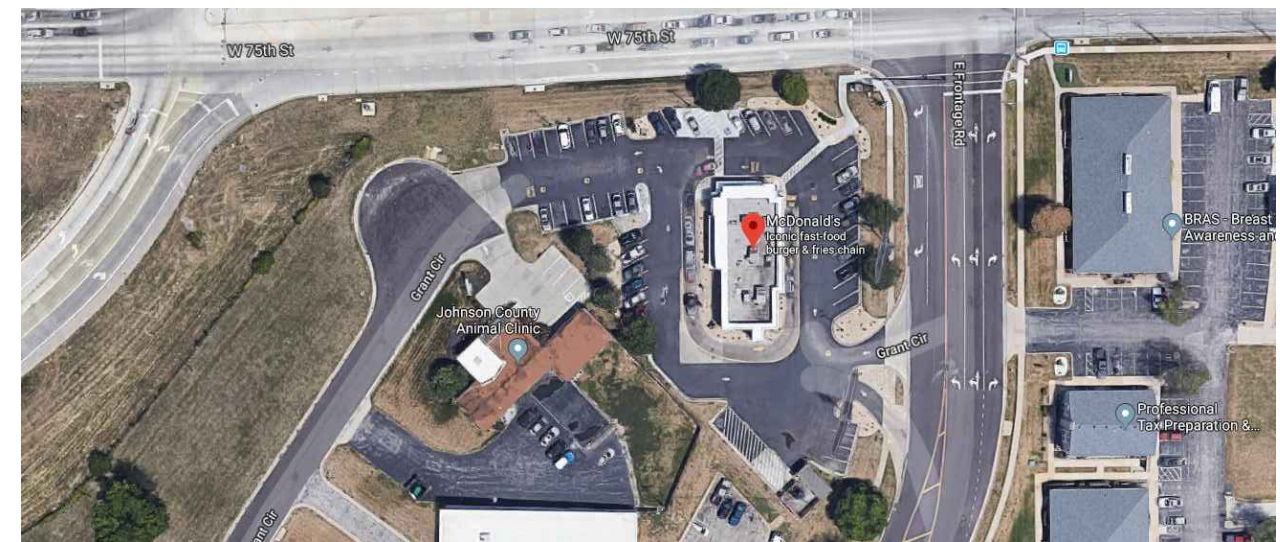

## 360° Virtual Tour

STOREFRONT

VICINITY MAP

AERIAL PHOTO

|                    |  |
|--------------------|--|
| Store Name:        | 9405 W. 75TH ST.                           |
| National Store No. | 13535                                      |
| Store ID:          | 015-0191                                   |
| Address:           | 9405 W 75th St.<br>Overland Park, KS 66204 |

  
**sevan**  
**SURVEY**  
[CLICK FOR A VIRTUAL TOUR](#)

-  360° PHOTO LOCATION
-  360° DETAIL PHOTO LOCATION

VT FLOOR PLAN

McDonalds  
Existing  
Conditions  
360° Virtual Tour

360  
PHOTO  
MARKERS

STORE NAME: 9405 W. 75TH ST.