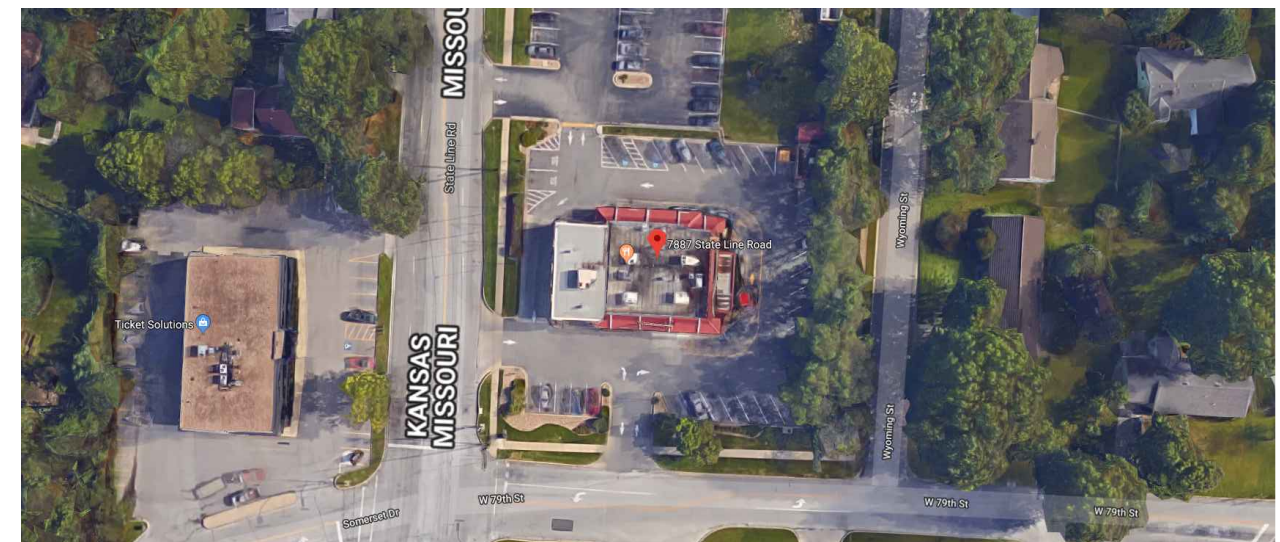

McDonalds Existing Conditions 360° Virtual Tour

STOREFRONT

VICINITY MAP

AERIAL PHOTO

Store Name:	KC-ST. LINE RD.
National Store No.	01916
Store ID:	024-0051
Address:	7887 STATE LINE RD KANSAS CITY, MO 64114-1636

sevan
SURVEY
[CLICK FOR A VIRTUAL TOUR](#)

 360° PHOTO LOCATION

VT FLOOR PLAN

McDonalds
Existing
Conditions
360° Virtual Tour

360
PHOTO
MARKER

STORE NAME: KC-ST. LINE RD.

NATIONAL STORE NO. 01916

SITE ID: 024-0051

ADDRESS:
7887 STATE LINE RD
KANSAS CITY, MO 64114-1636