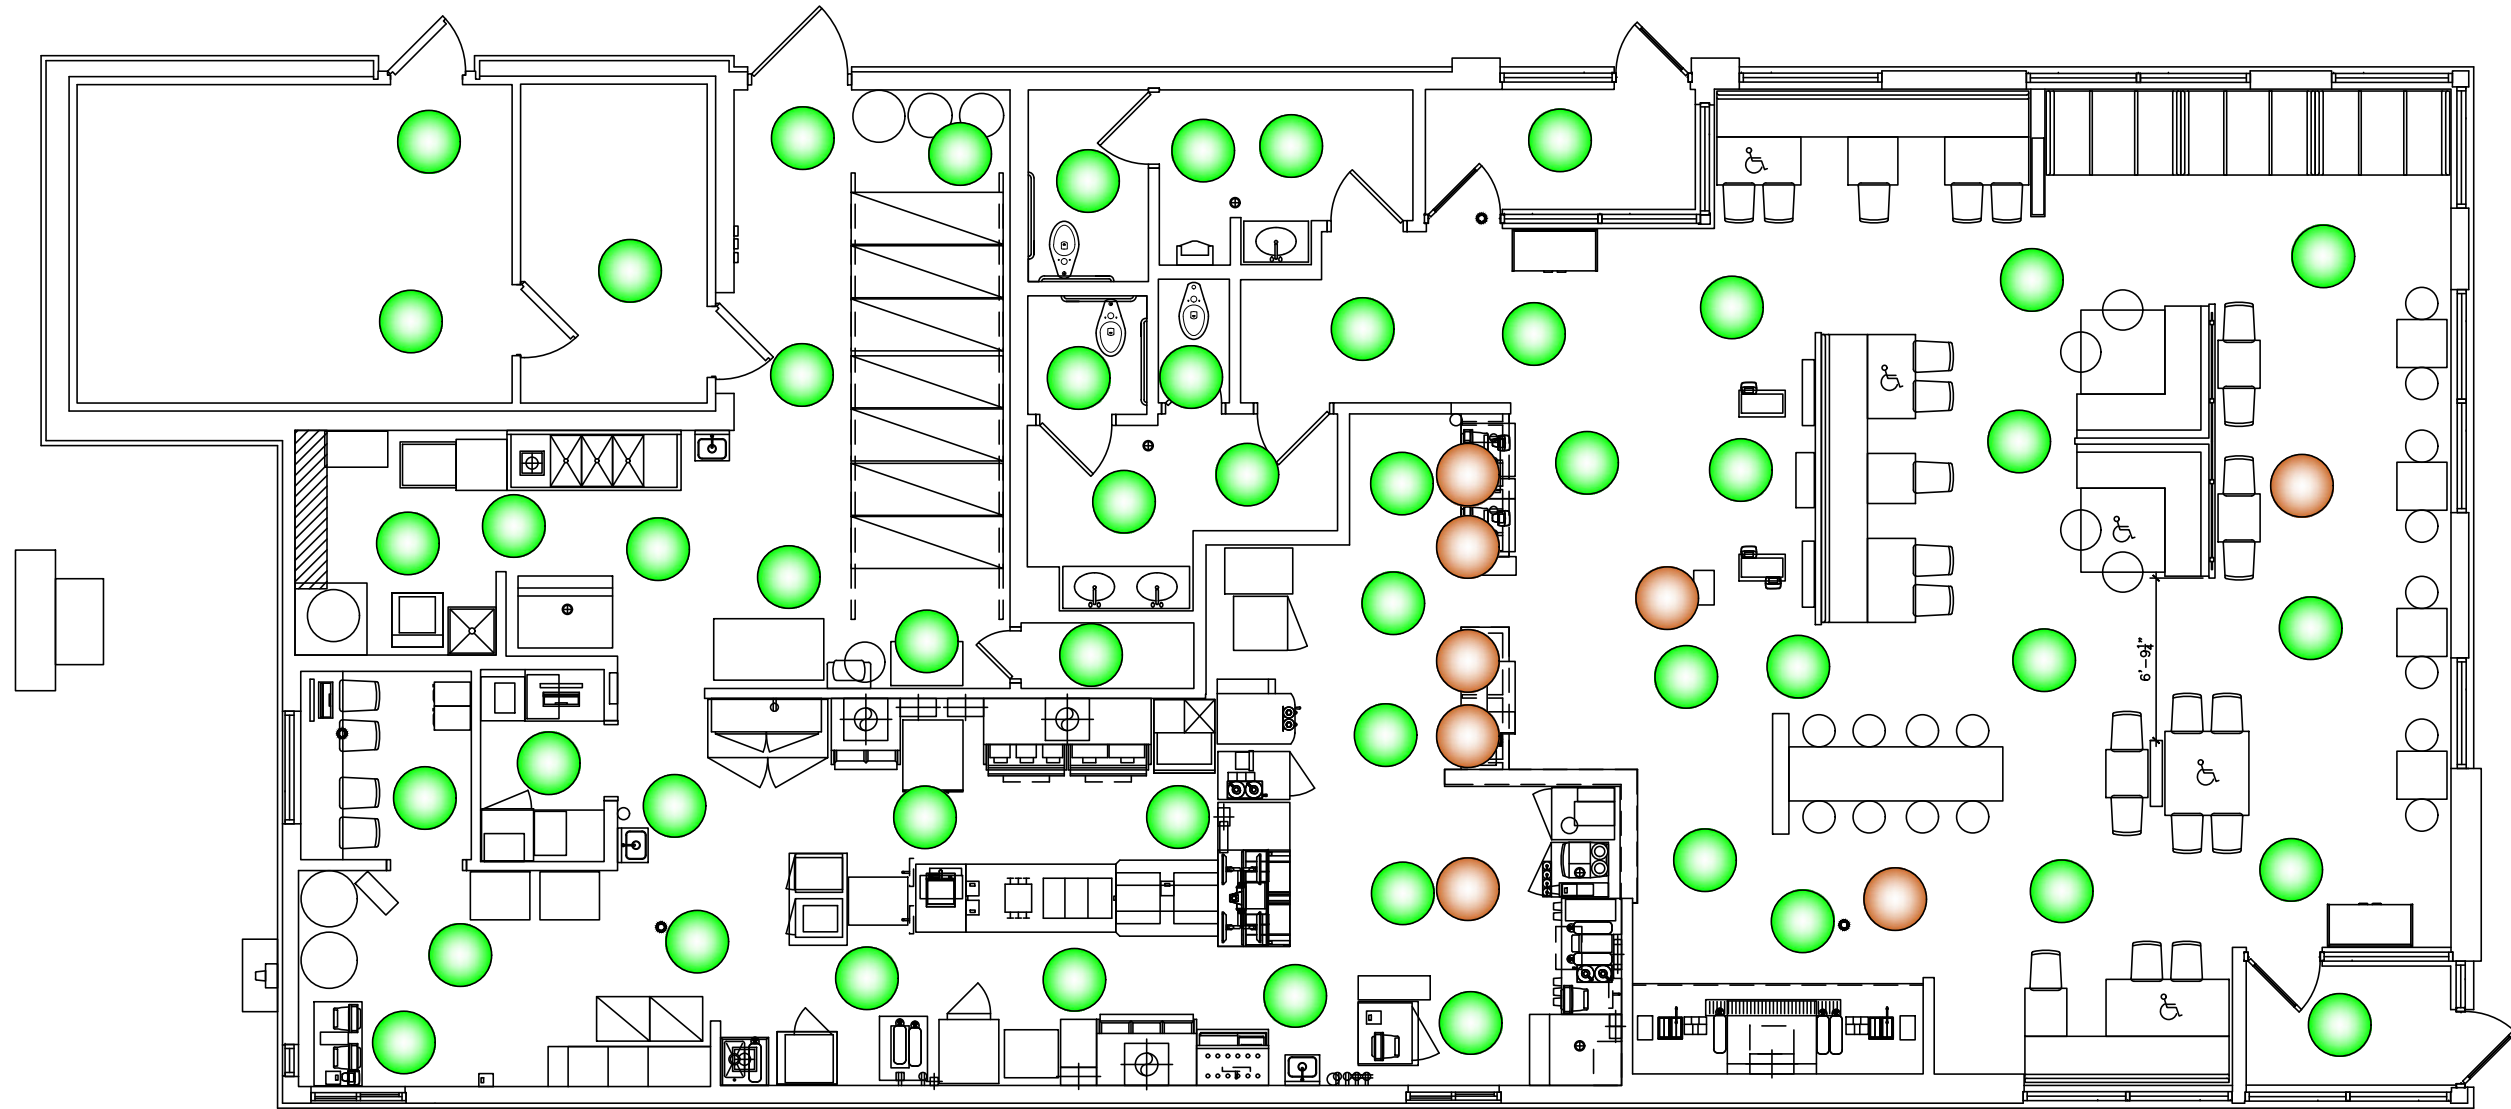

Store ID: 015-0315

Address: 1610 E. PEORIA
PAOLA, KS 66071

[CLICK FOR A VIRTUAL TOUR](#)

360° PHOTO LOCATION

360° DETAIL PHOTO LOCATION

McDonalds
Existing
Conditions
360° Virtual Tour

360
PHOTO
MARKERS

VT FLOOR PLAN