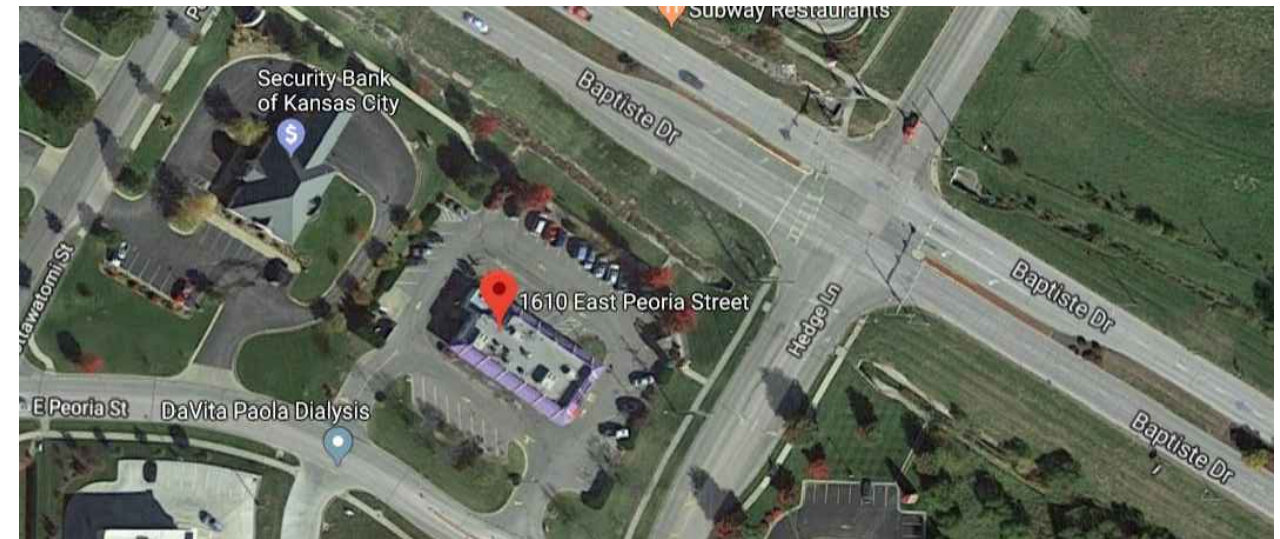

McDonalds Existing Conditions

360° Virtual Tour

sevan
MULTI-SITE SOLUTIONS

STOREFRONT

VICINITY MAP

AERIAL PHOTO

Store Name: BAPTISTE & HEDGE

National Store No. 26490

Store ID: 015-0315

Address: 1610 E. PEORIA
PAOLA, KS 66071

[CLICK FOR A VIRTUAL TOUR](#)

360° PHOTO LOCATION

360° DETAIL PHOTO LOCATION

McDonalds
Existing
Conditions
360° Virtual Tour

360
PHOTO
MARKERS

VT FLOOR PLAN

STORE NAME: BAPTISTE & HEDGE

NATIONAL STORE NO. 26490

SITE ID: 015-0315

ADDRESS: 1610 E. PEORIA
PAOLA, KS 66071