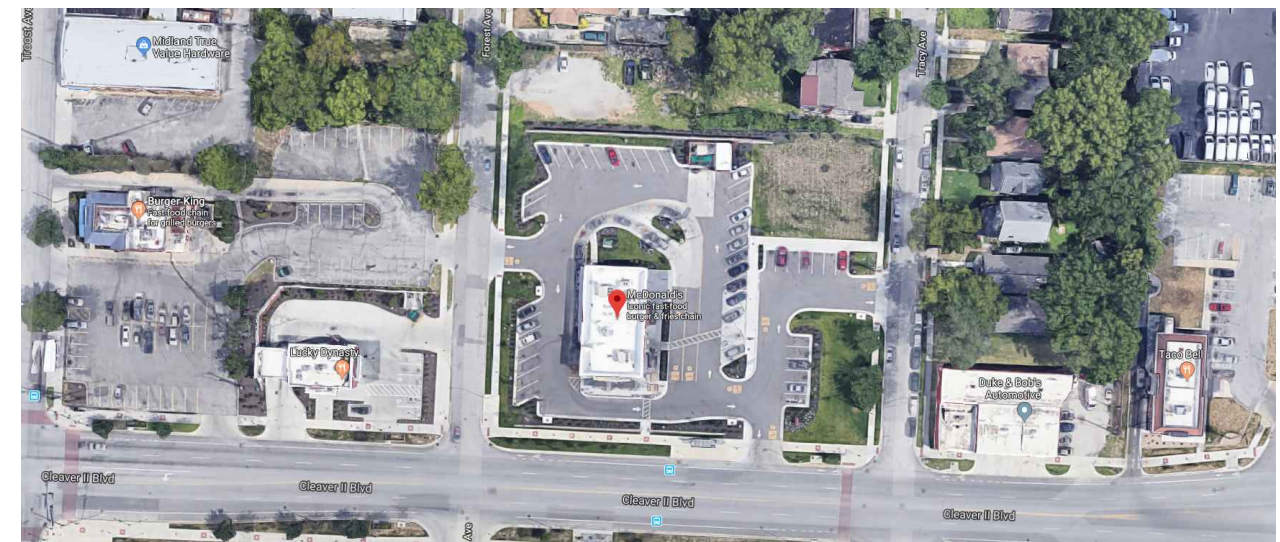

McDonalds Existing Conditions

360° Virtual Tour

STOREFRONT

VICINITY MAP

AERIAL PHOTO

Store Name: KCMO 47T

National Store No. 35899

Store ID: 024-1216

Address: 1200 EMANUEL CLEAVER II BLVD
KCMO, MO 64110

sevan
SURVEY

[CLICK FOR A VIRTUAL TOUR](#)

 360° PHOTO LOCATION

VT FLOOR PLAN

McDonalds
Existing
Conditions
360° Virtual Tour

360
PHOTO
MARKER

STORE NAME:	KCMO 47T
NATIONAL STORE NO.:	35899
SITE ID:	024-1216
ADDRESS:	1200 EMANUEL CLEAVER II BLVD KCMO, MO 64110